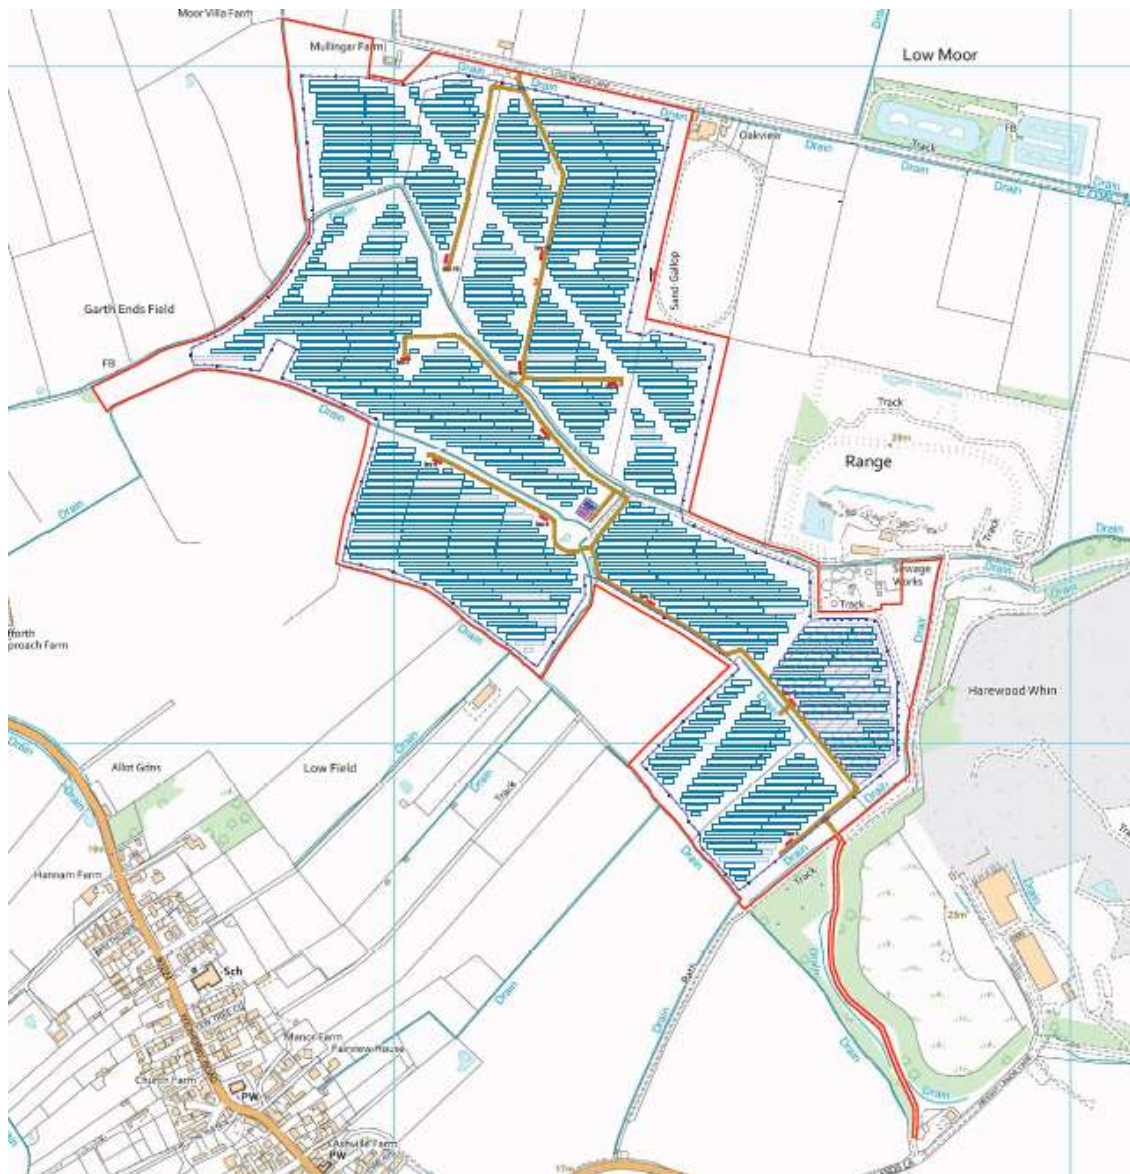

23/00626/FULM

Agricultural Land South Of Low Moor Lane, Hessay, York

Reproduced from the Ordnance Survey map with the permission of the Controller of Her Majesty's Stationery Office © Crown Copyright 2000.

Unauthorised reproduction infringes Crown Copyright and may lead to prosecution or civil proceedings.

Produced using ESRI (UK)'s MapExplorer 2.0 - <http://www.esriuk.com>

Organisation	City of York Council
Department	Directorate of Place
Comments	Site Location Plan
Date	30 January 2024
SLA Number	Not Set